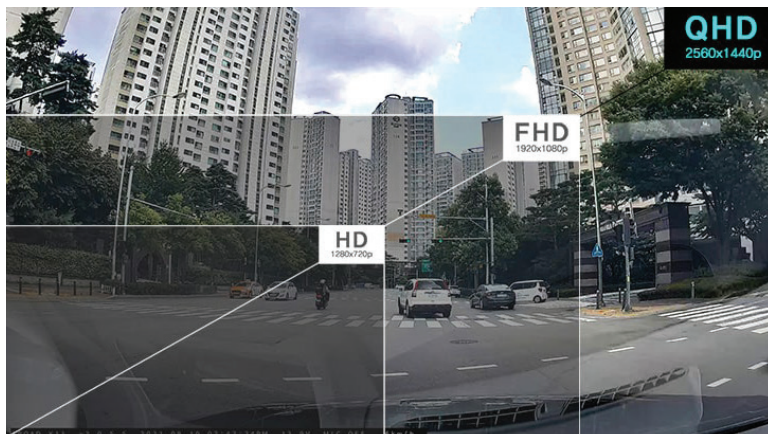

## IROAD X11

High performance, QHD 5MP, 2-channel Dash Cam

- 2CH Front / Rear: QHD 2560x1440, 30fps
- Front / Rear: 5MP SONY Starvis IMX335 Sensor
- Time Lapse
- Real HDR (High Dynamic Range) front & rear
- 155° Wide angle
- X-VISION: Intelligent Night Vision
- ADAS (Advanced Driver Assistance Systems) - LDWS, FCWS, FVDW
- Mobile App (iOS & Android) / Wi-Fi Function: Live View, Playback, Settings, and Update.
- Format Free & Memory Automatic Recovery System
- Voice Guidance & Recording
- SafeGuard: Battery Discharge, High Temperature
- External GPS Antenna
- Parking Recording (Motion Detect, Impact Recording)

# QHD 5MP RESOLUTION

The QHD X11 comes with the latest 5-Megapixel Resolution image sensor, capturing Quad high definition video. The front and rear Full Sony Starvis IMX335 image sensors ensure the best image quality under any light.