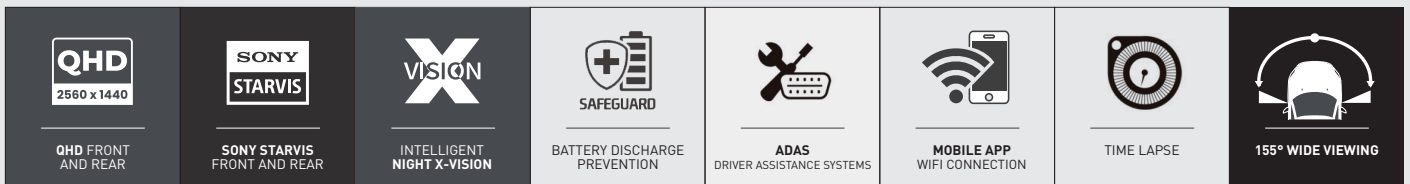

## IROAD X11

High performance, QHD 5MP, 2-channel Dash Cam

- 2CH Front / Rear: QHD 2560x1440, 30fps
- Front / Rear: 5MP SONY Starvis IMX335 Sensor
- Time Lapse
- Real HDR (High Dynamic Range) front & rear
- 155° Wide angle
- X-VISION: Intelligent Night Vision
- ADAS (Advanced Driver Assistance Systems) - LDWS, FCWS, FVDW
- Mobile App (iOS & Android) / Wi-Fi Function: Live View, Playback, Settings, and Update.
- Format Free & Memory Automatic Recovery System
- Voice Guidance & Recording
- SafeGuard: Battery Discharge, High Temperature
- External GPS Antenna
- Parking Recording (Motion Detect, Impact Recording)

# QHD 5MP RESOLUTION

The QHD X11 comes with the latest 5-Megapixel Resolution image sensor, capturing Quad high definition video. The front and rear Full Sony Starvis IMX335 image sensors ensure the best image quality under any light.