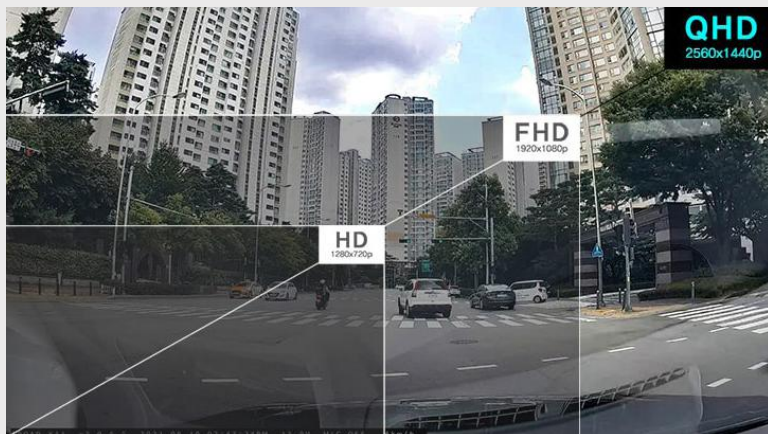

## IROAD X30

High performance, QHD, 2ch & 3ch Dash Camera

- 2CH Front (QHD @ 30fps) + External Rear (FHD @ 30fps)
- 3CH Front (QHD @ 30fps) + Internal IR (FHD @ 30fps) + Internal Rear (FHD @ 30fps)
- 3CH Front (QHD @ 30fps) + Internal IR (FHD @ 30fps) + External Rear (FHD @ 30fps)
- Front: QHD SONY Starvis IMX335 Sensor
- External Camera IP69K rated & supplied with 20m cable
- Real HDR (High Dynamic Range)
- 155° Wide angle (front), 140° Wide angle (IR and External)
- X-VISION: Intelligent Night Vision
- ICLOUD
- Mobile App (iOS & Android) / Wi-Fi Function: Live View, Playback, Settings, and Update
- Format Free & Memory Automatic Recovery System
- ADAS (Advanced Driver Assistance Systems) - LDWS, FCWS, FVDW
- SafeGuard: Battery Discharge, High Temperature
- Built-in GPS
- Parking Recording (Motion Detect, Impact Recording, Time Lapse)

# QHD 5MP RESOLUTION

The QHD X30 comes with the latest 5-Megapixel resolution image sensor, capturing Quad high definition video. The front and rear Sony Starvis image sensors ensure the best image quality under any light.